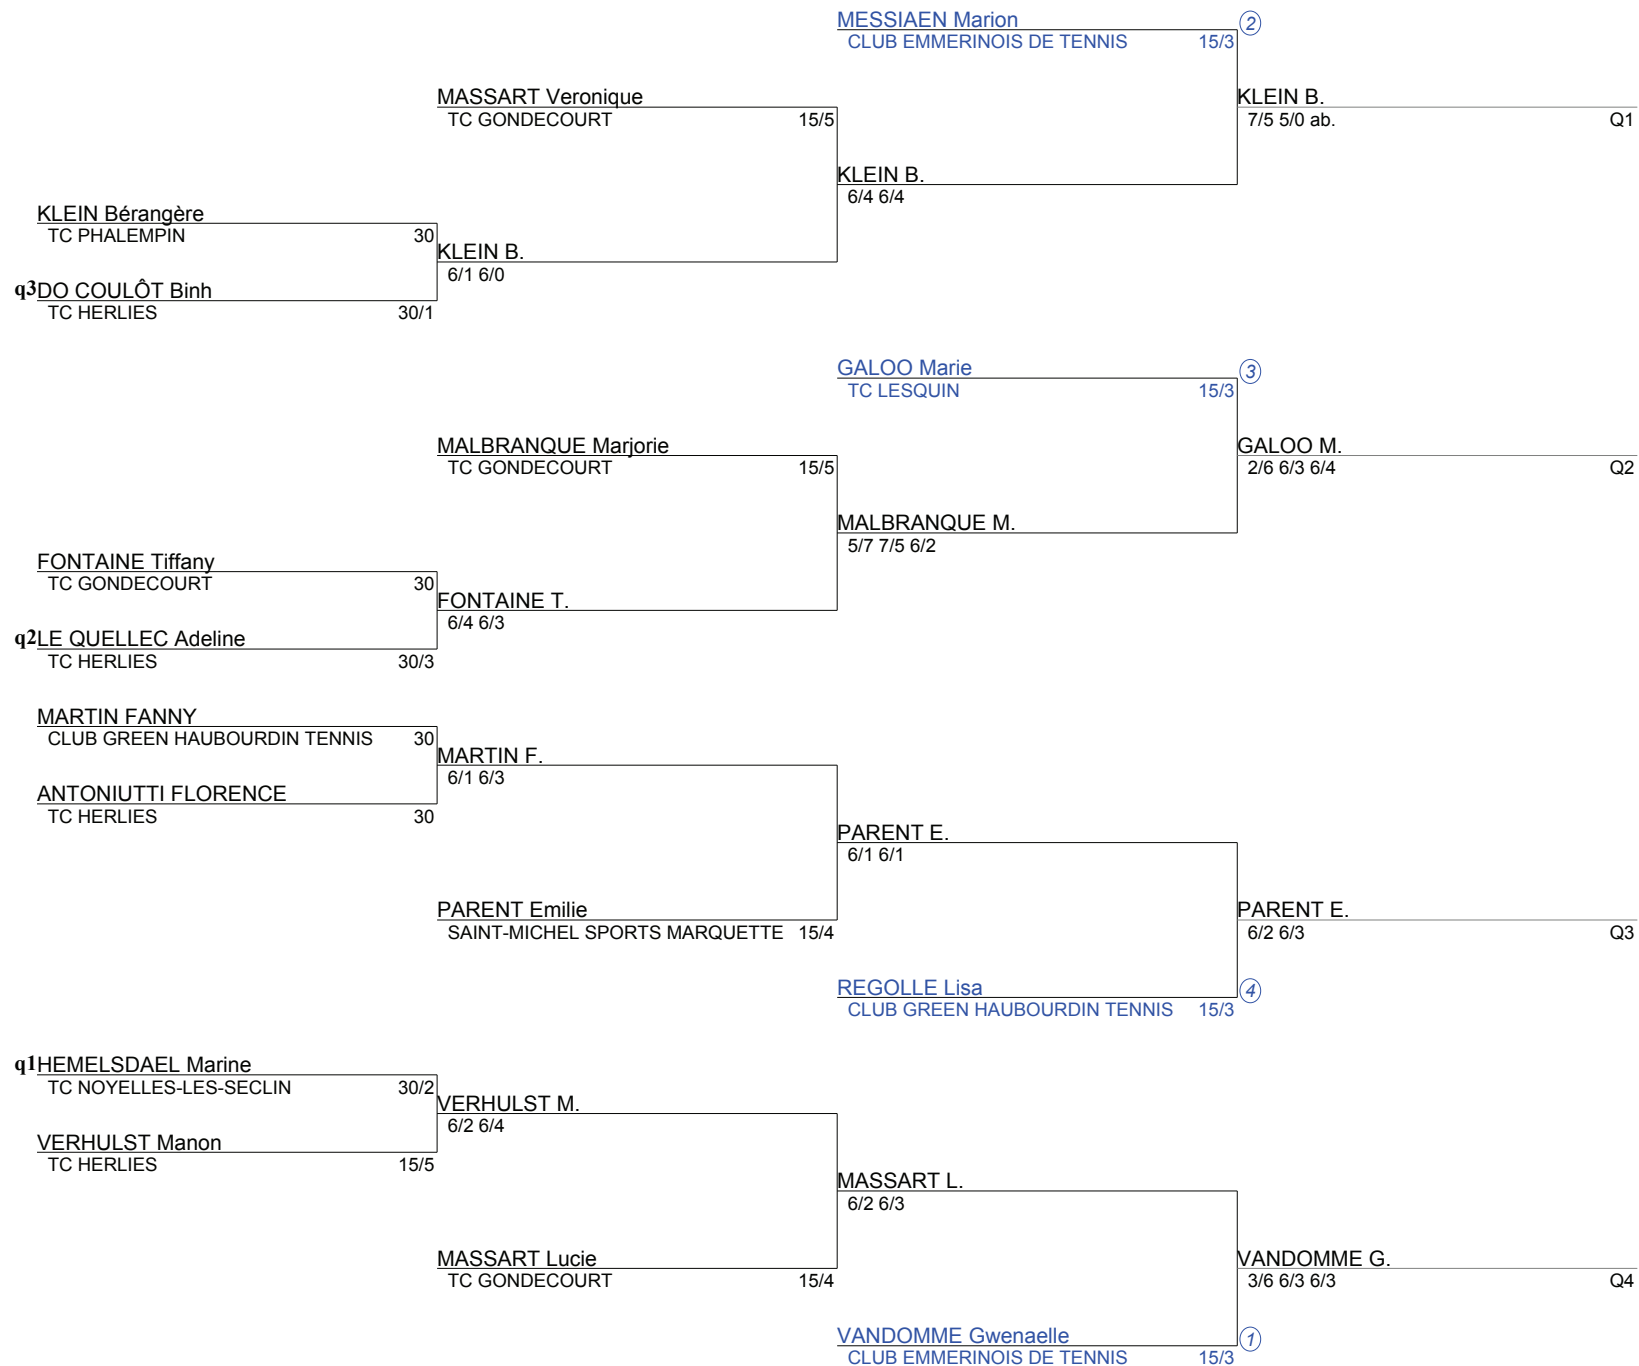

TC Santes - Circuit des Weppes
Simple Dames Senior
NC 30/3 (Tableau 1)

TC Santes - Circuit des Weppes
Simple Dames Senior
30/2 30/1 (Tableau 1)

TC Santes - Circuit des Weppes
Simple Dames Senior
30 15/3 (Tableau 1)

TC Santes - Circuit des Weppes
Simple Dames Senior
15/2 15/1 (Tableau 1)

TC Santes - Circuit des Weppes
Simple Dames Senior
15 4/6 (Tableau 1)