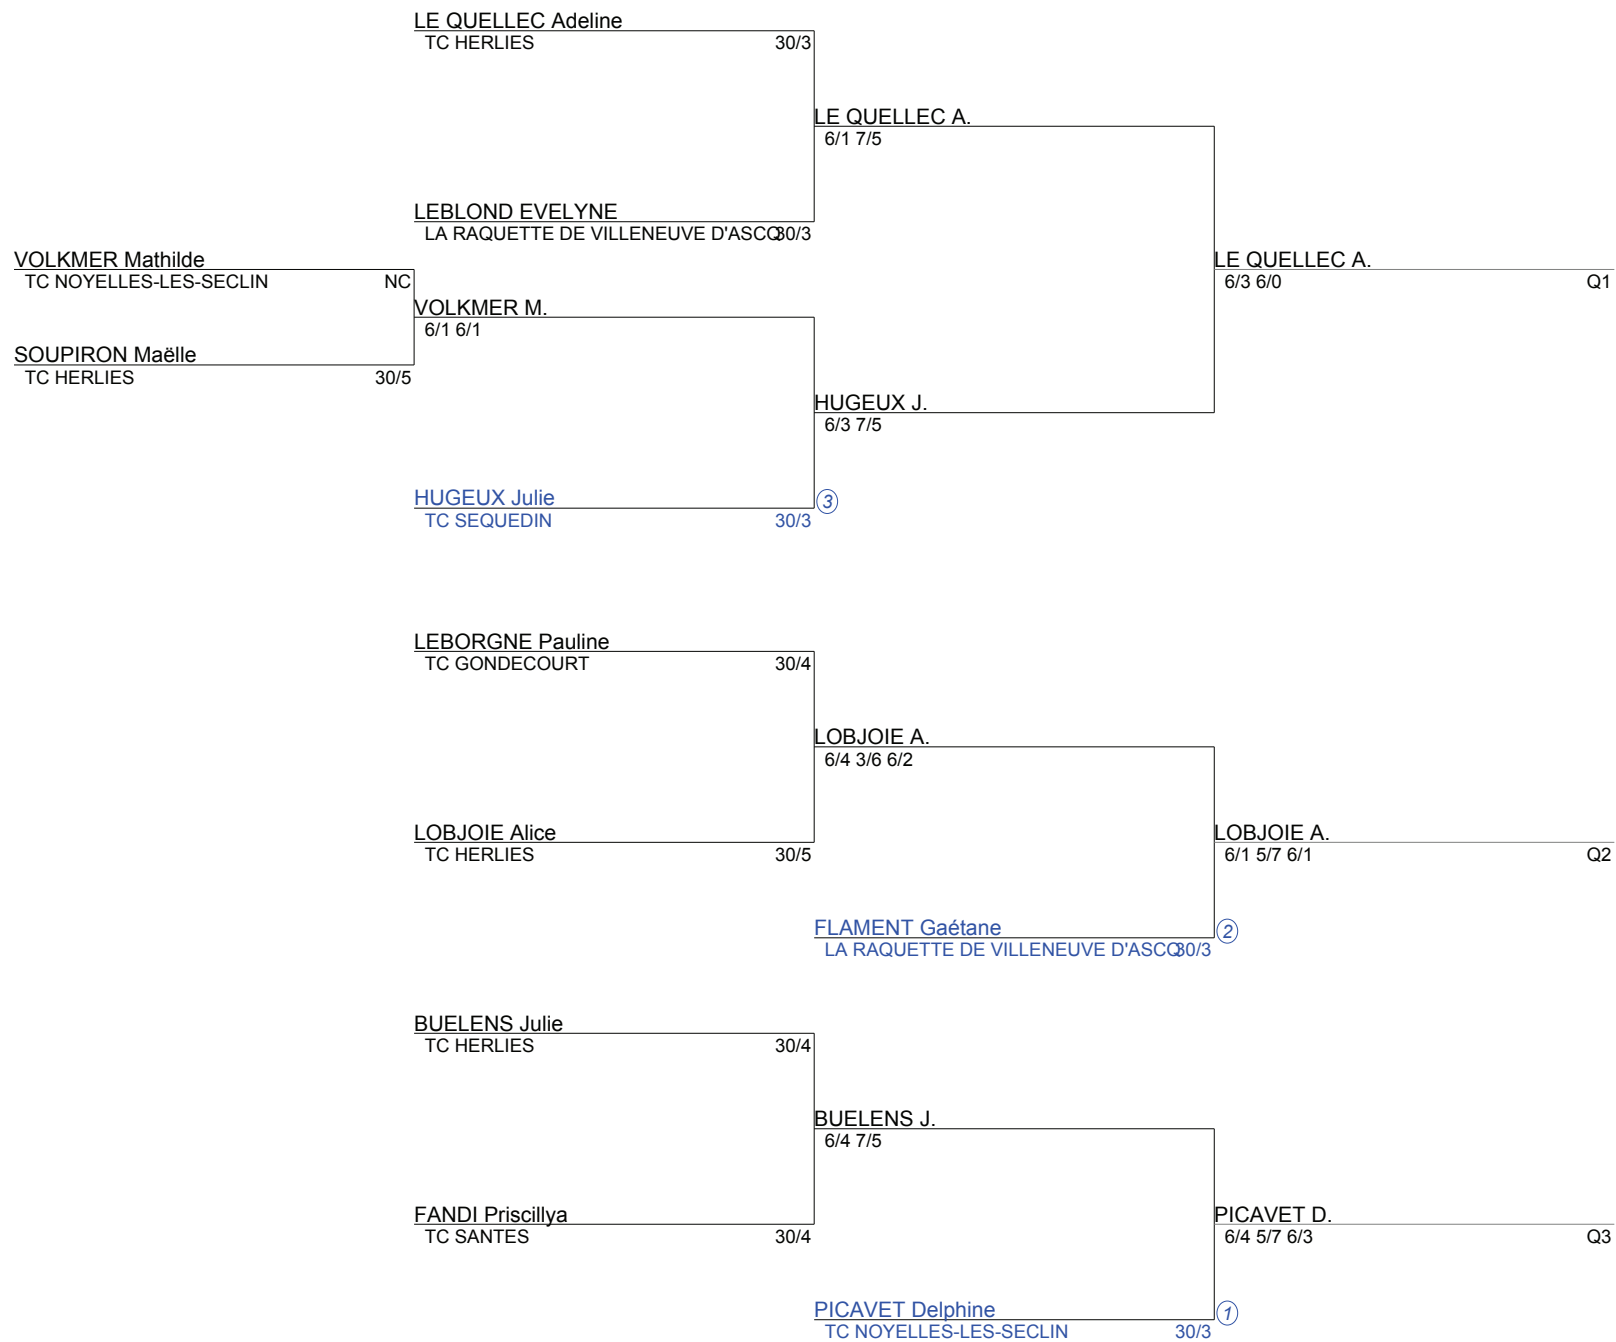

TC Santes - Circuit des Weppes
Simple Dames Senior
NC 30/3 (Tableau 1)

TC Santes - Circuit des Weppes
Simple Dames Senior
30/2 30/1 (Tableau 1)

TC Santes - Circuit des Weppes
Simple Dames Senior
30 15/3 (Tableau 1)

TC Santes - Circuit des Weppes
Simple Dames Senior
15/2 15/1 (Tableau 1)

TC Santes - Circuit des Weppes
Simple Dames Senior
15 4/6 (Tableau 1)