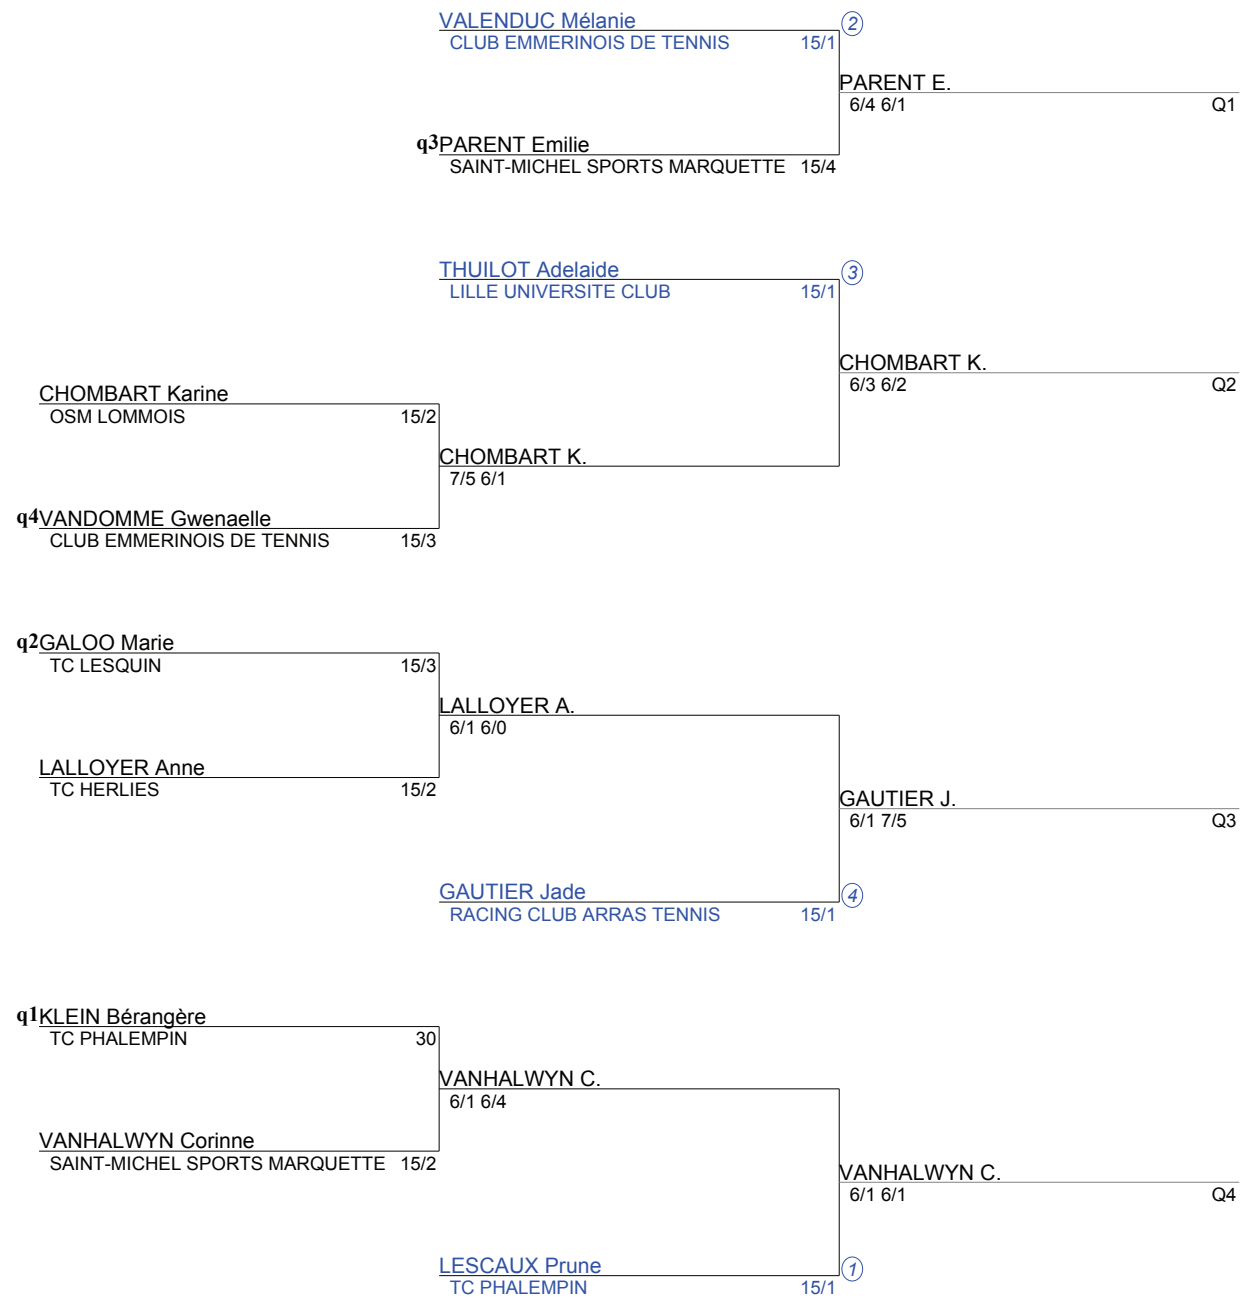

TC Santes - Circuit des Weppes
Simple Dames Senior
NC 30/3 (Tableau 1)

TC Santes - Circuit des Weppes
Simple Dames Senior
30/2 30/1 (Tableau 1)

TC Santes - Circuit des Weppes
Simple Dames Senior
30 15/3 (Tableau 1)

TC Santes - Circuit des Weppes
Simple Dames Senior
15/2 15/1 (Tableau 1)

TC Santes - Circuit des Weppes
Simple Dames Senior
15 4/6 (Tableau 1)