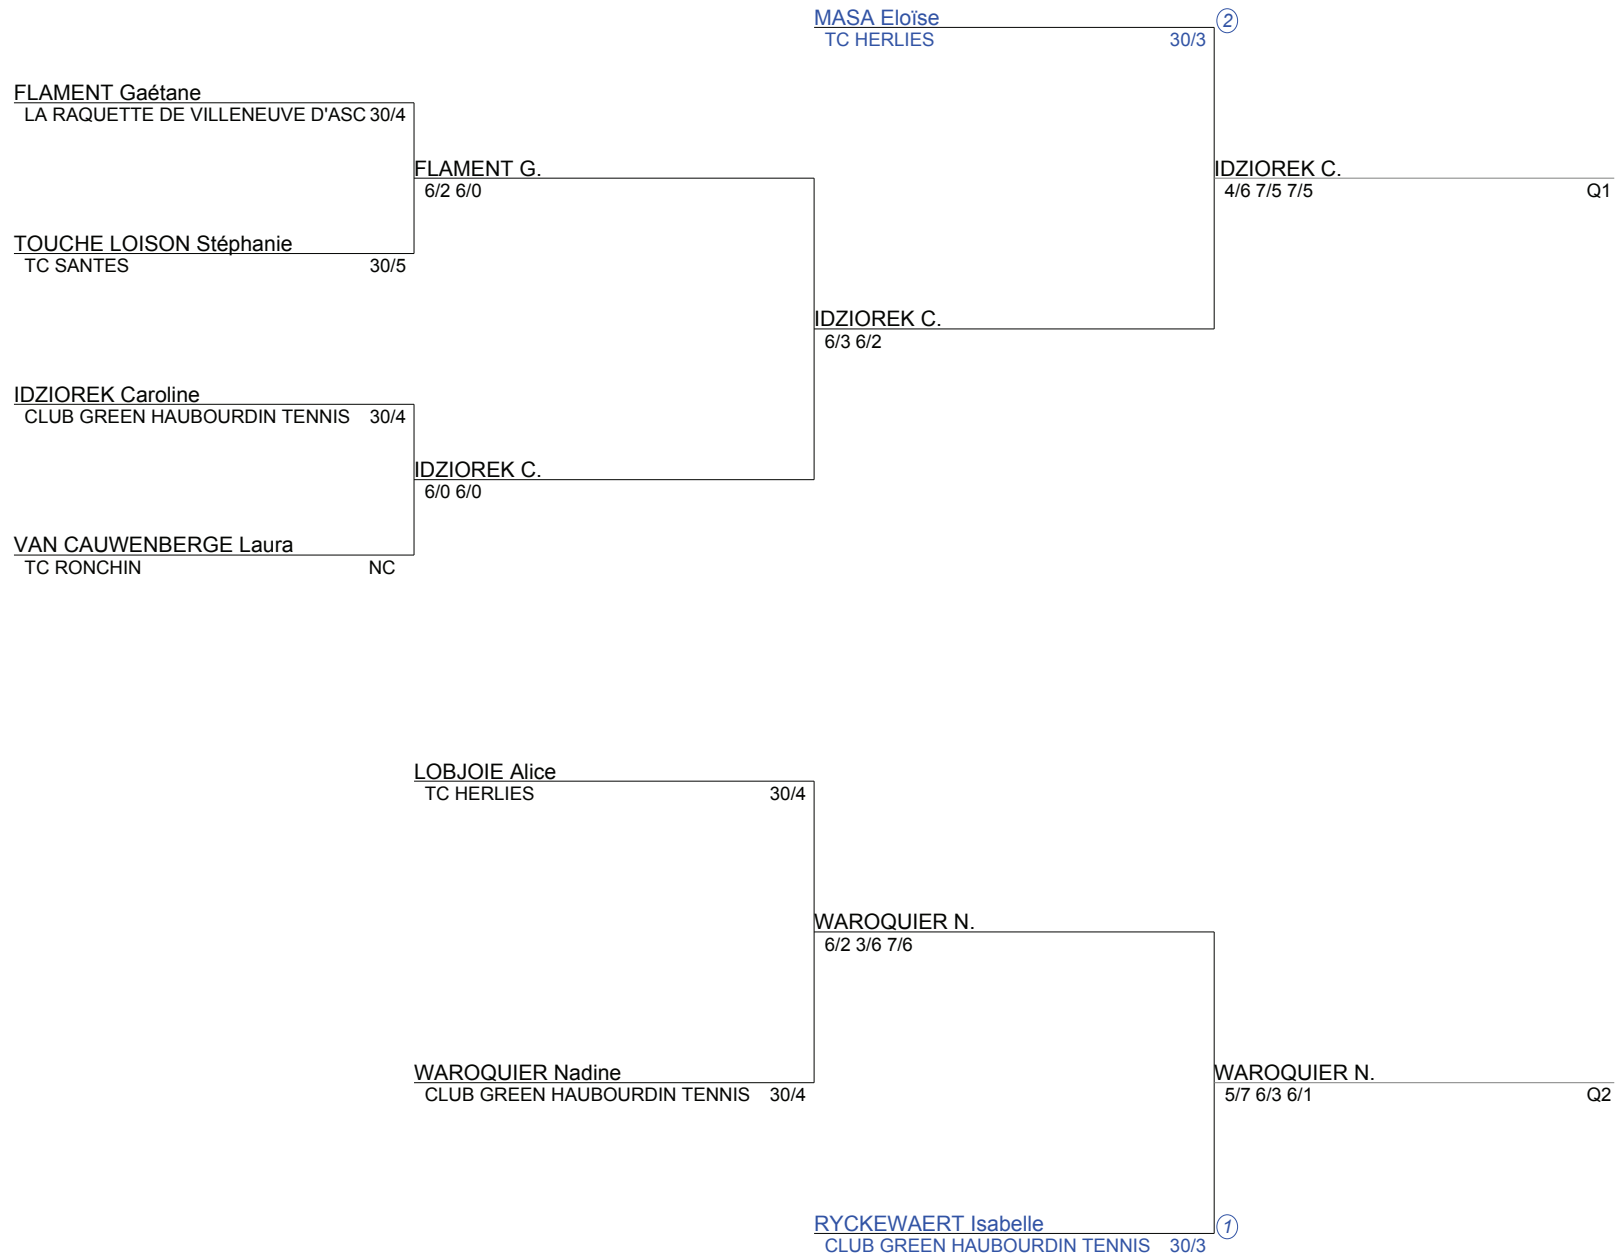

Circuit des Weppes
Simple Dames Senior
NC 30/3 (Tableau 1)

Circuit des Weppes
Simple Dames Senior
30/2 30/1 (Tableau 1)

**Circuit des Weppes
Simple Dames Senior
30 15/4 (Tableau 1)**

**Circuit des Weppes
Simple Dames Senior
15/3 15/1 (Tableau 1)**

Circuit des Weppes
Simple Dames Senior
15 4/6 (Tableau 1)