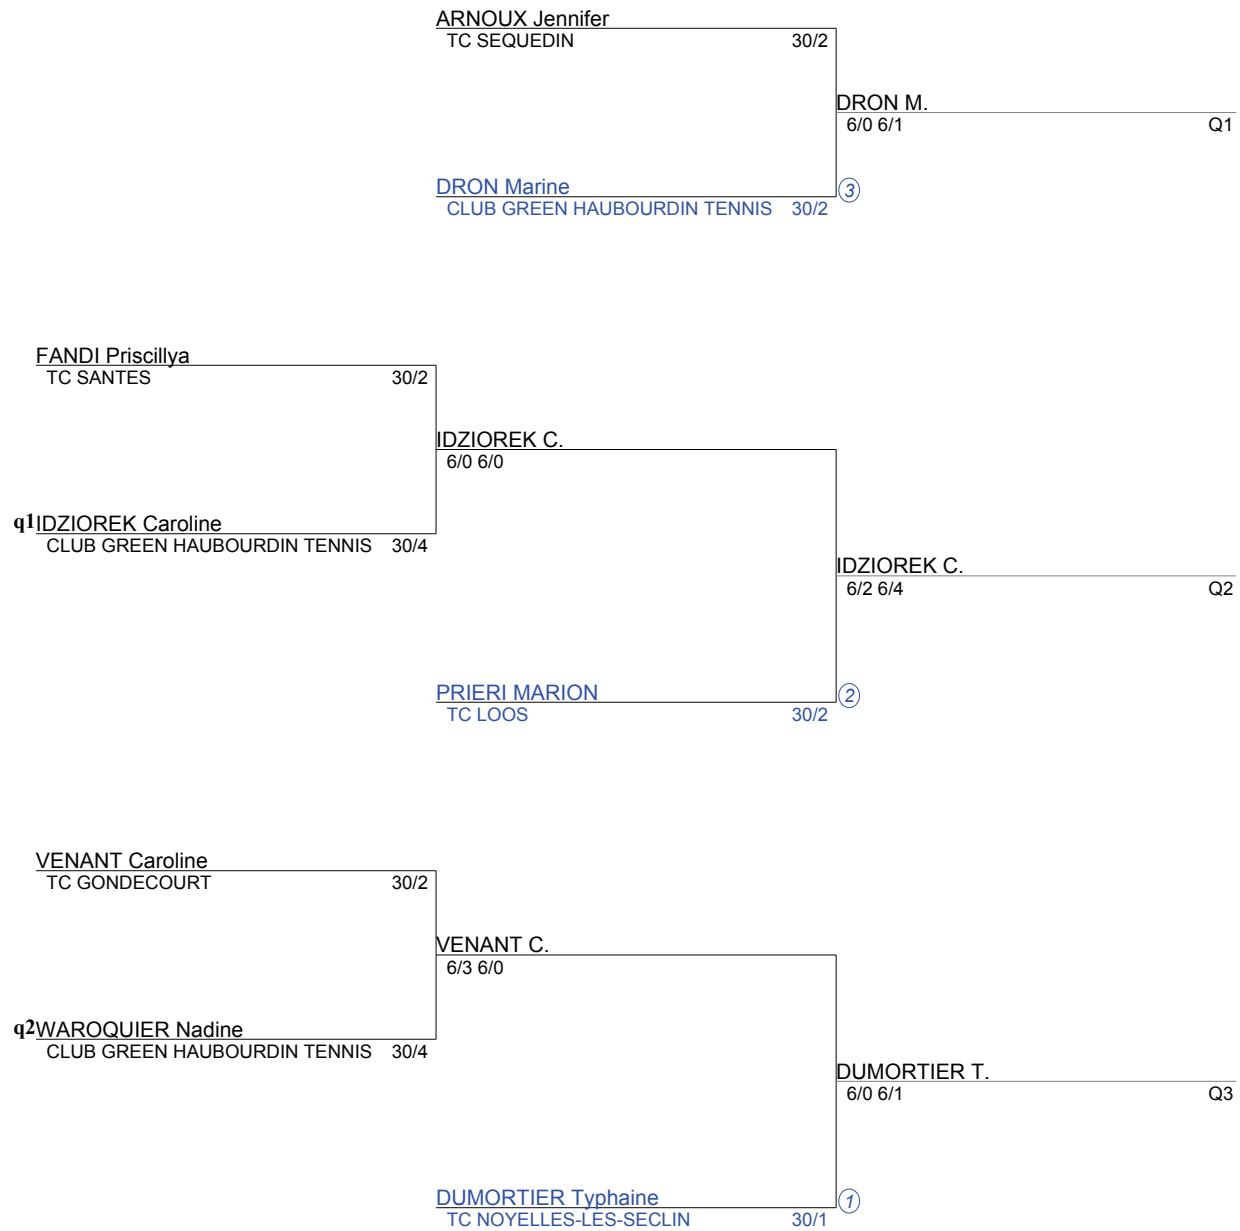

Circuit des Weppes
Simple Dames Senior
NC 30/3 (Tableau 1)

Circuit des Weppes
Simple Dames Senior
30/2 30/1 (Tableau 1)

**Circuit des Weppes
Simple Dames Senior
30 15/4 (Tableau 1)**

**Circuit des Weppes
Simple Dames Senior
15/3 15/1 (Tableau 1)**

Circuit des Weppes
Simple Dames Senior
15 4/6 (Tableau 1)