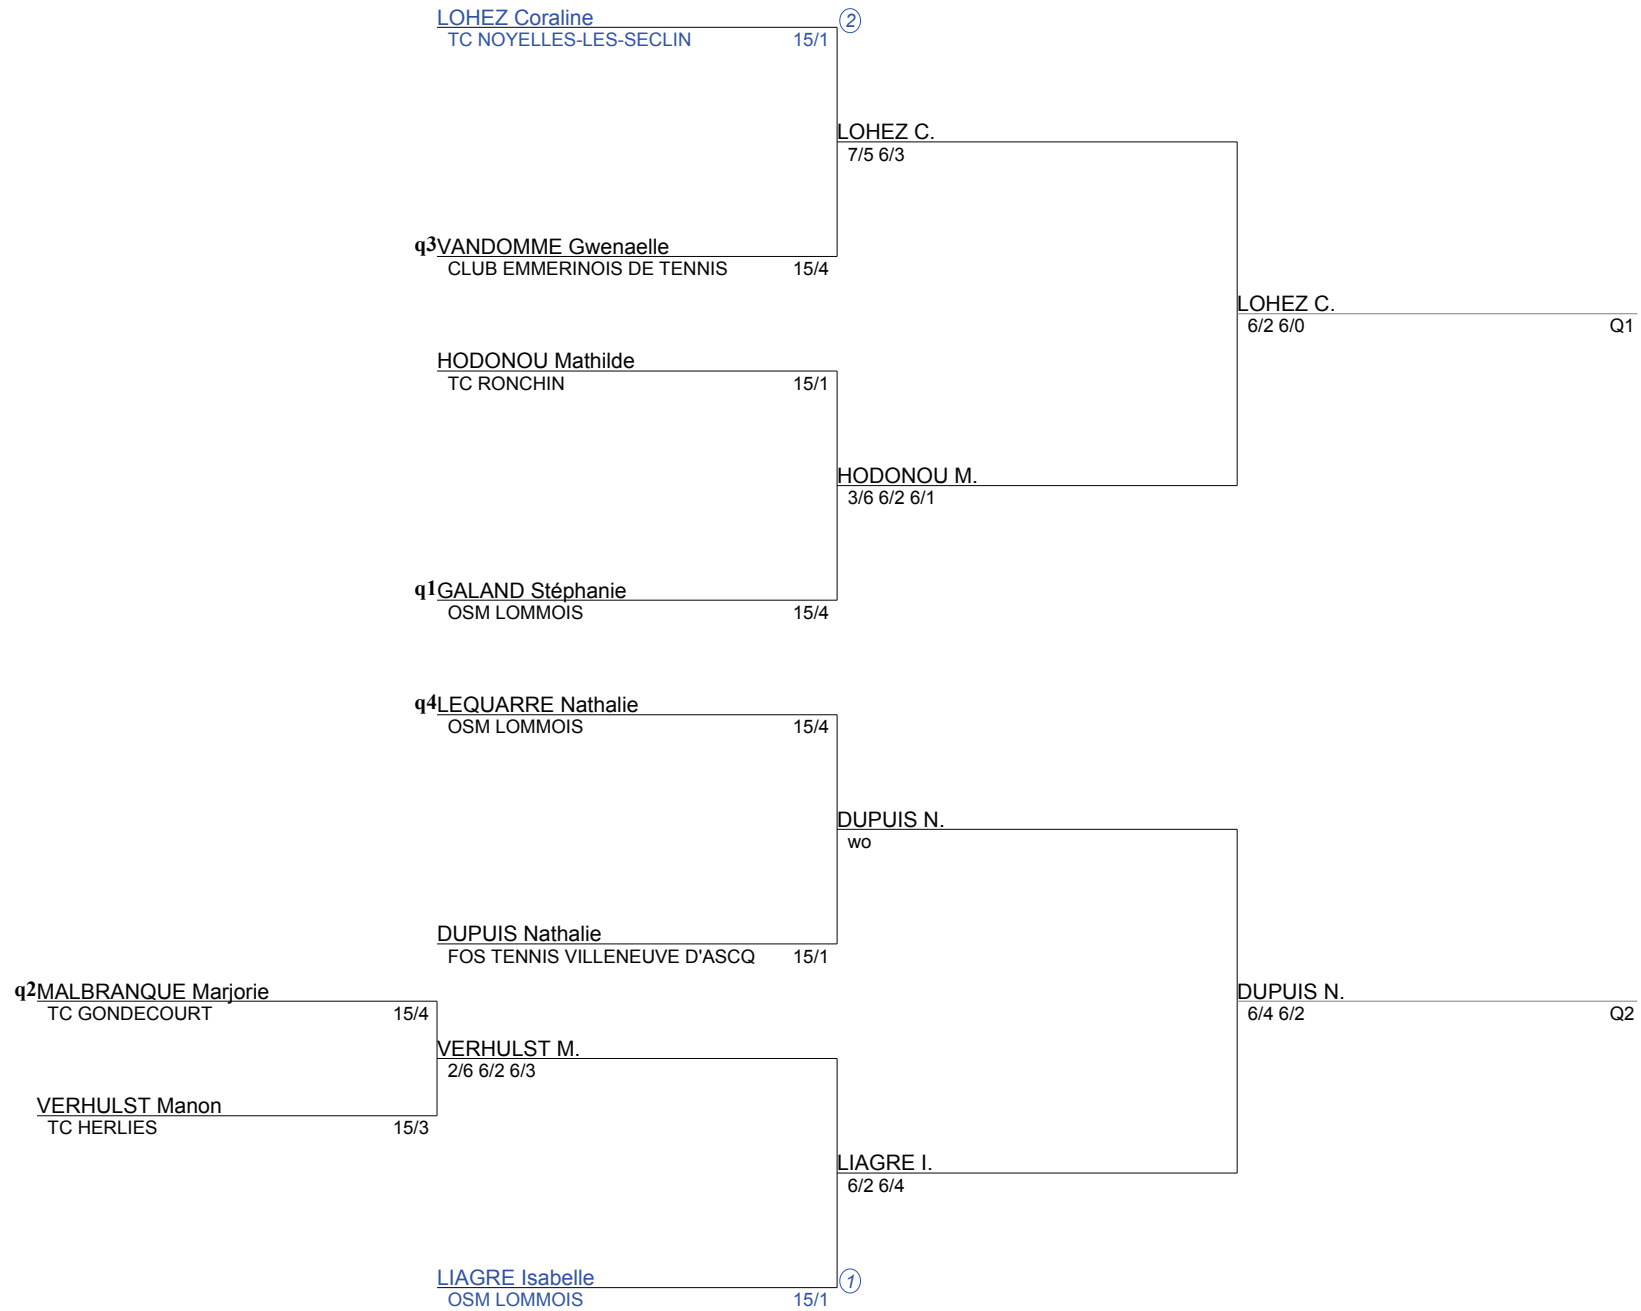

Circuit des Weppes
Simple Dames Senior
NC 30/3 (Tableau 1)

Circuit des Weppes
Simple Dames Senior
30/2 30/1 (Tableau 1)

**Circuit des Weppes
Simple Dames Senior
30 15/4 (Tableau 1)**

**Circuit des Weppes
Simple Dames Senior
15/3 15/1 (Tableau 1)**

Circuit des Weppes
Simple Dames Senior
15 4/6 (Tableau 1)